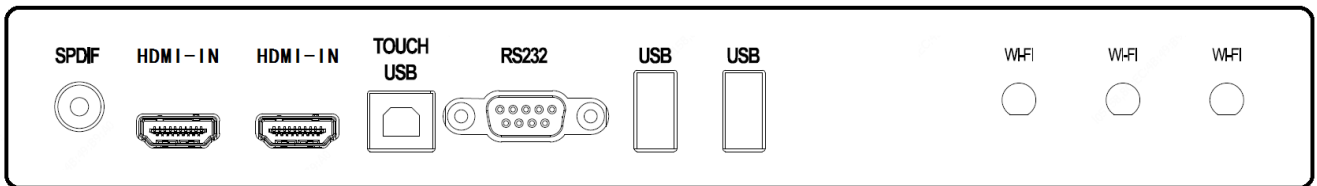

Specifications

Model	MW3586-T-A
Display	
Screen Size	86 inches
Backlight	D-LED
Pixel Pitch	0.4935mm×0.4935mm
Resolution	3840×2160
Brightness	400 cd/m ²
Contrast	1200:1
Response Time	8 ms
Color	1.07B
Viewing Angle	Horizontal 178°, Vertical 178°
View Area	1893 (W) x 1064 (H)
Android System	
CPU Architecture	Quad-core Cortex 2*A53+Cortex 2*A73 and Mali G51 GPU
CPU Working Frequency	1.5GHz
CPU Core	Quad Core
RAM	3GB DDR4 32GB eMMC
OS	Android 8.0
Touch	
Sensing Type	Infrared Touch Frame
Touch Accuracy	±1mm
Surface Protection	4mm Toughened Glass
Response Time	≤7ms
Theory Clicks	More than 60 million times in the same location
Minimum Touch Object	≥2mm
Interface	
Input Interface	HDMI ×3、VGA ×1、AUDIO IN ×1、YPBPR ×1、AV IN ×1、TOUCH-USB ×2、OPS ×1、USB ×4
Output Interface	AV OUT ×1、SPDIF×1、Earphone OUT ×1
Control Interface	RS232×1、WLAN ×1、LAN ×1
Speaker	
Speaker	2×10W
OSD	
Multi- Language	21 (Korea, Japanese, Simplified Chinese, Traditional Chinese, Thai, Arabic, Kazakh, Ukrainian, Russian, Bulgarian, Vietnamese, Portuguese, Polish, Galician, Uzbek, Hungarian, French, Spanish, English, German, Catalan)
VESA	
VESA	4-M8 Screw Hole 800mmx400mm
General	

Power Supply	100 to 240 V AC
Consumption	≤380 W(on without OPS) <0.5 W(Standby)
Operation Temperature	0°C ~ 40 °C
Operating Humidity	10%~90% (No Condensation)
Storage Temperature	-20~60°C
Storage Humidity	5%~90%(No-condensing)
Product Size (mm)	1953.80 (W) ×1178.00 (H) ×96.00 (D)
Packing Size (mm)	2120 (W) ×1325 (H) ×240 (D)
Weight	Net Weight:76Kg Gross Weight:95Kg
Accessory	
Standard	Remote Control×1, Power Cable×1, Touch Pen×2, Easy Use Instructions×1, Quick Guide×1, Wall Mount×1, WIFI Cable×3

Appearance

Dimensions

Interfaces

Order Information

Model	Remake
MW3586-T-A	Smart Interactive Display
Wireless Screen Sharing Dongle	Optional
Mobile Stand	Optional
I5 Processor Pluggable PC Module(Win10 System is Not Activated)	Optional
I7 Processor Pluggable PC Module(Win10 System is Not Activated)	Optional
USB Camera	Optional