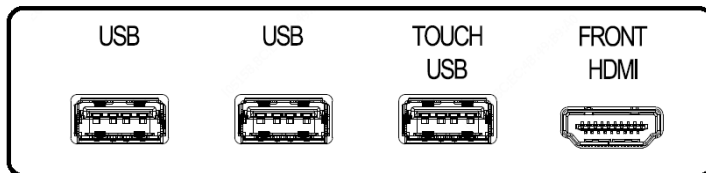

Specifications

Model	MW3586-T-A
Display	
Screen Size	86 inches
Backlight	D-LED
Pixel Pitch	0.4935mm×0.4935mm
Resolution	3840×2160
Brightness	400 cd/m ²
Contrast	1200:1
Response Time	8 ms
Color	1.07B
Viewing Angle	Horizontal 178°, Vertical 178°
View Area	1893 (W) x 1064 (H)
Android System	
CPU Architecture	Quad-core Cortex 2*A53+Cortex 2*A73 and Mali G51 GPU
CPU Working Frequency	1.5GHz
CPU Core	Quad Core
RAM	3GB DDR4 32GB eMMC
OS	Android 8.0
Touch	
Sensing Type	Infrared Touch Frame
Touch Accuracy	±1mm
Surface Protection	4mm Toughened Glass
Response Time	≤7ms
Theory Clicks	More than 60 million times in the same location
Minimum Touch Object	≥2mm
Interface	
Input Interface	HDMI ×3、VGA ×1、AUDIO IN ×1、YPBPR ×1、AV IN ×1、TOUCH-USB ×2、OPS ×1、USB ×4
Output Interface	AV OUT ×1、SPDIF×1、Earphone OUT ×1
Control Interface	RS232×1、WLAN ×1、LAN ×1
Speaker	
Speaker	2×10W
OSD	
Multi- Language	21 (Korea, Japanese, Simplified Chinese, Traditional Chinese, Thai, Arabic, Kazakh, Ukrainian, Russian, Bulgarian, Vietnamese, Portuguese, Polish, Galician, Uzbek, Hungarian, French, Spanish, English, German, Catalan)
VESA	
VESA	4-M8 Screw Hole 800mmx400mm
General	

Power Supply	100 to 240 V AC
Consumption	≤380 W(on without OPS) <0.5 W(Standby)
Operation Temperature	0°C ~ 40 °C
Operating Humidity	10%~90% (No Condensation)
Storage Temperature	-20~60°C
Storage Humidity	5%~90%(No-condensing)
Product Size (mm)	1953.80 (W) ×1178.00 (H) ×96.00 (D)
Packing Size (mm)	2120 (W) ×1325 (H) ×240 (D)
Weight	Net Weight:76Kg Gross Weight:95Kg
Accessory	
Standard	Remote Control×1, Power Cable×1, Touch Pen×2, Easy Use Instructions×1, Quick Guide×1, Wall Mount×1, WIFI Cable×3

Appearance

Dimensions

Interfaces

Order Information

Model	Remake
MW3586-T-A	Smart Interactive Display
Wireless Screen Sharing Dongle	Optional
Mobile Stand	Optional
I5 Processor Pluggable PC Module(Win10 System is Not Activated)	Optional
I7 Processor Pluggable PC Module(Win10 System is Not Activated)	Optional
USB Camera	Optional