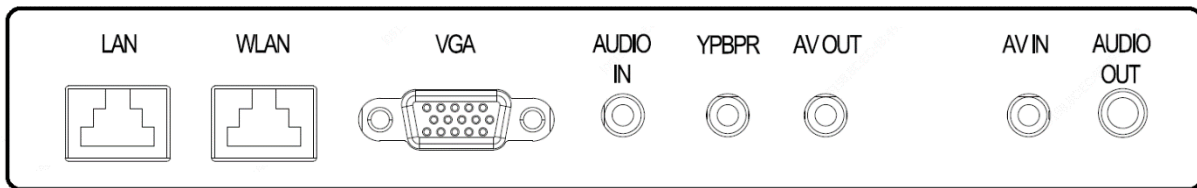

Power Supply	100 to 240 V AC
Consumption	≤380 W(on without OPS) <0.5 W(Standby)
Operation Temperature	0°C ~ 40 °C
Operating Humidity	10%~90% (No Condensation)
Storage Temperature	-20~60°C
Storage Humidity	5%~90%(No-condensing)
Product Size (mm)	1953.80 (W) ×1178.00 (H) ×96.00 (D)
Packing Size (mm)	2120 (W) ×1325 (H) ×240 (D)
Weight	Net Weight:76Kg Gross Weight:95Kg
Accessory	
Standard	Remote Control×1, Power Cable×1, Touch Pen×2, Easy Use Instructions×1, Quick Guide×1, Wall Mount×1, WIFI Cable×3

Appearance

Dimensions

Interfaces

Order Information

Model	Remake
MW3586-T-A	Smart Interactive Display
Wireless Screen Sharing Dongle	Optional
Mobile Stand	Optional
I5 Processor Pluggable PC Module(Win10 System is Not Activated)	Optional
I7 Processor Pluggable PC Module(Win10 System is Not Activated)	Optional
USB Camera	Optional